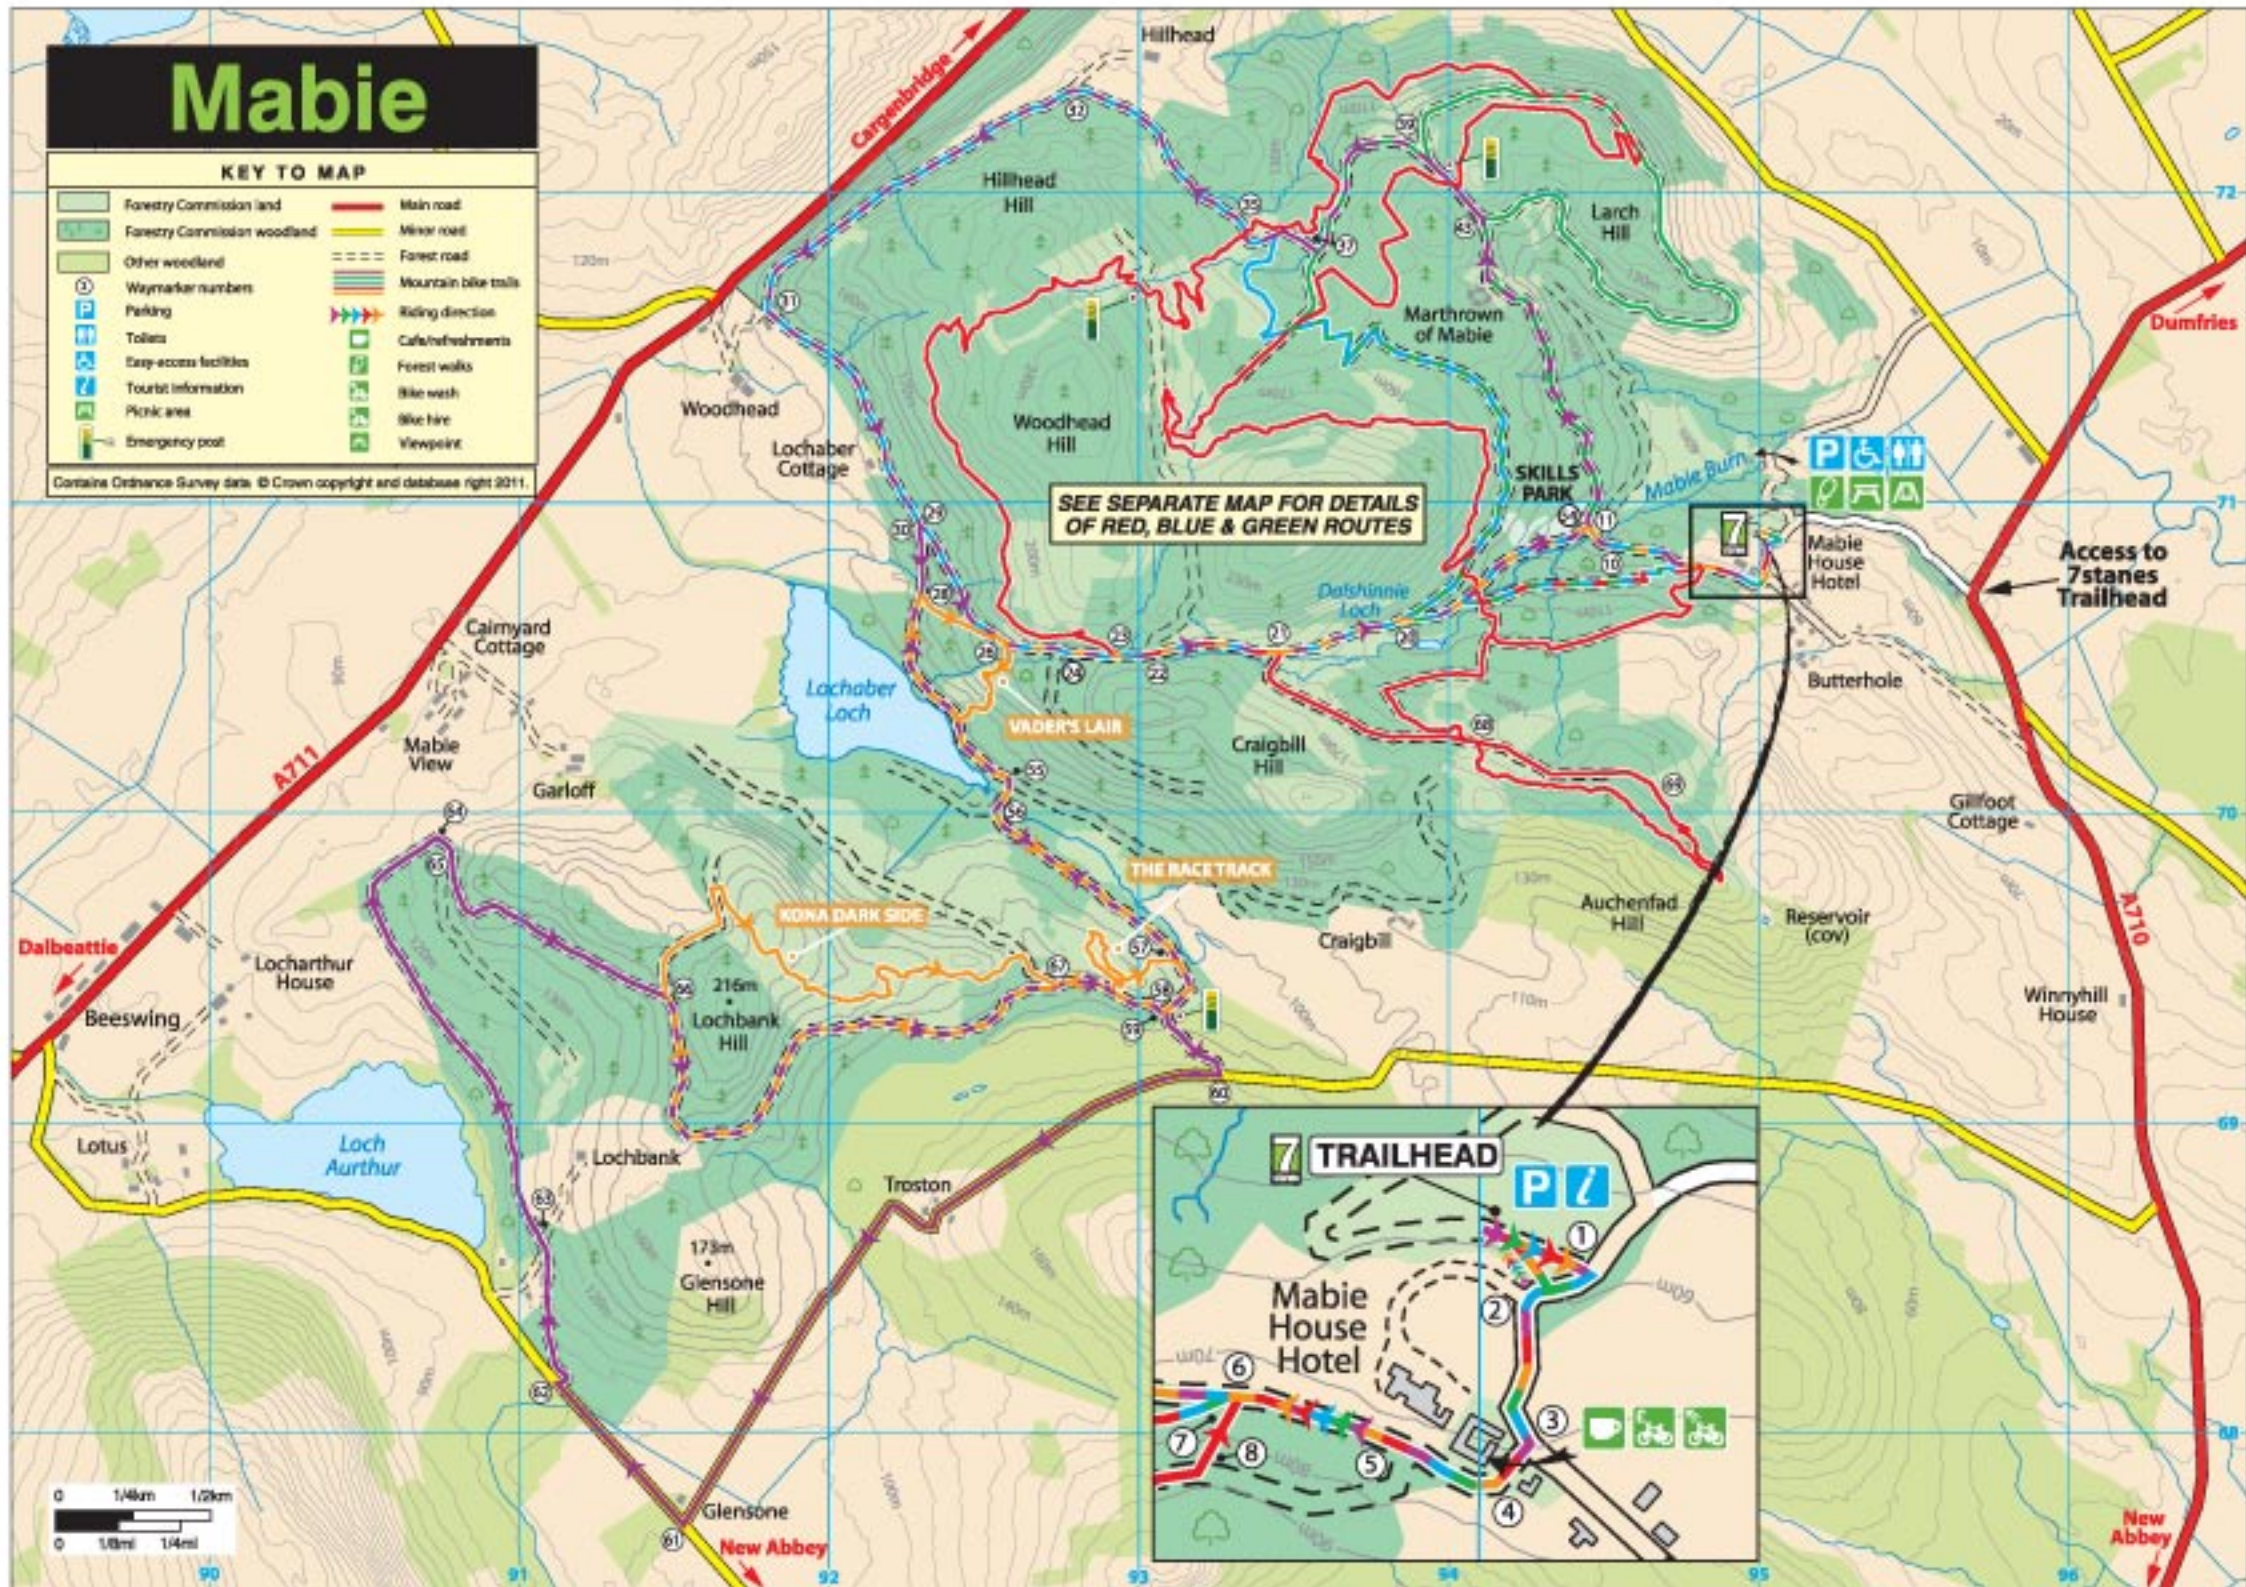

## KEY TO MAP

|  |                              |  |                      |
|--|------------------------------|--|----------------------|
|  | Forestry Commission land     |  | Main road            |
|  | Forestry Commission woodland |  | Minor road           |
|  | Other woodland               |  | Forest road          |
|  | Waymarker numbers            |  | Mountain bike trails |
|  | Parking                      |  | Riding direction     |
|  | Toll                         |  | Cafe/refreshments    |
|  | Easy-access facilities       |  | Forest walks         |
|  | Tourist information          |  | Bike wash            |
|  | Picnic area                  |  | Bike hire            |
|  | Emergency point              |  | Viewpoint            |

Contains Ordnance Survey data. © Crown copyright and database right 2011.

SEE SEPARATE MAP FOR DETAILS OF RED, BLUE & GREEN ROUTES

THE RACETRACK

KONA DARK SIDE

WOOD'S LAIR

7 TRAILHEAD

Mable House Hotel

Access to 7stones Trailhead