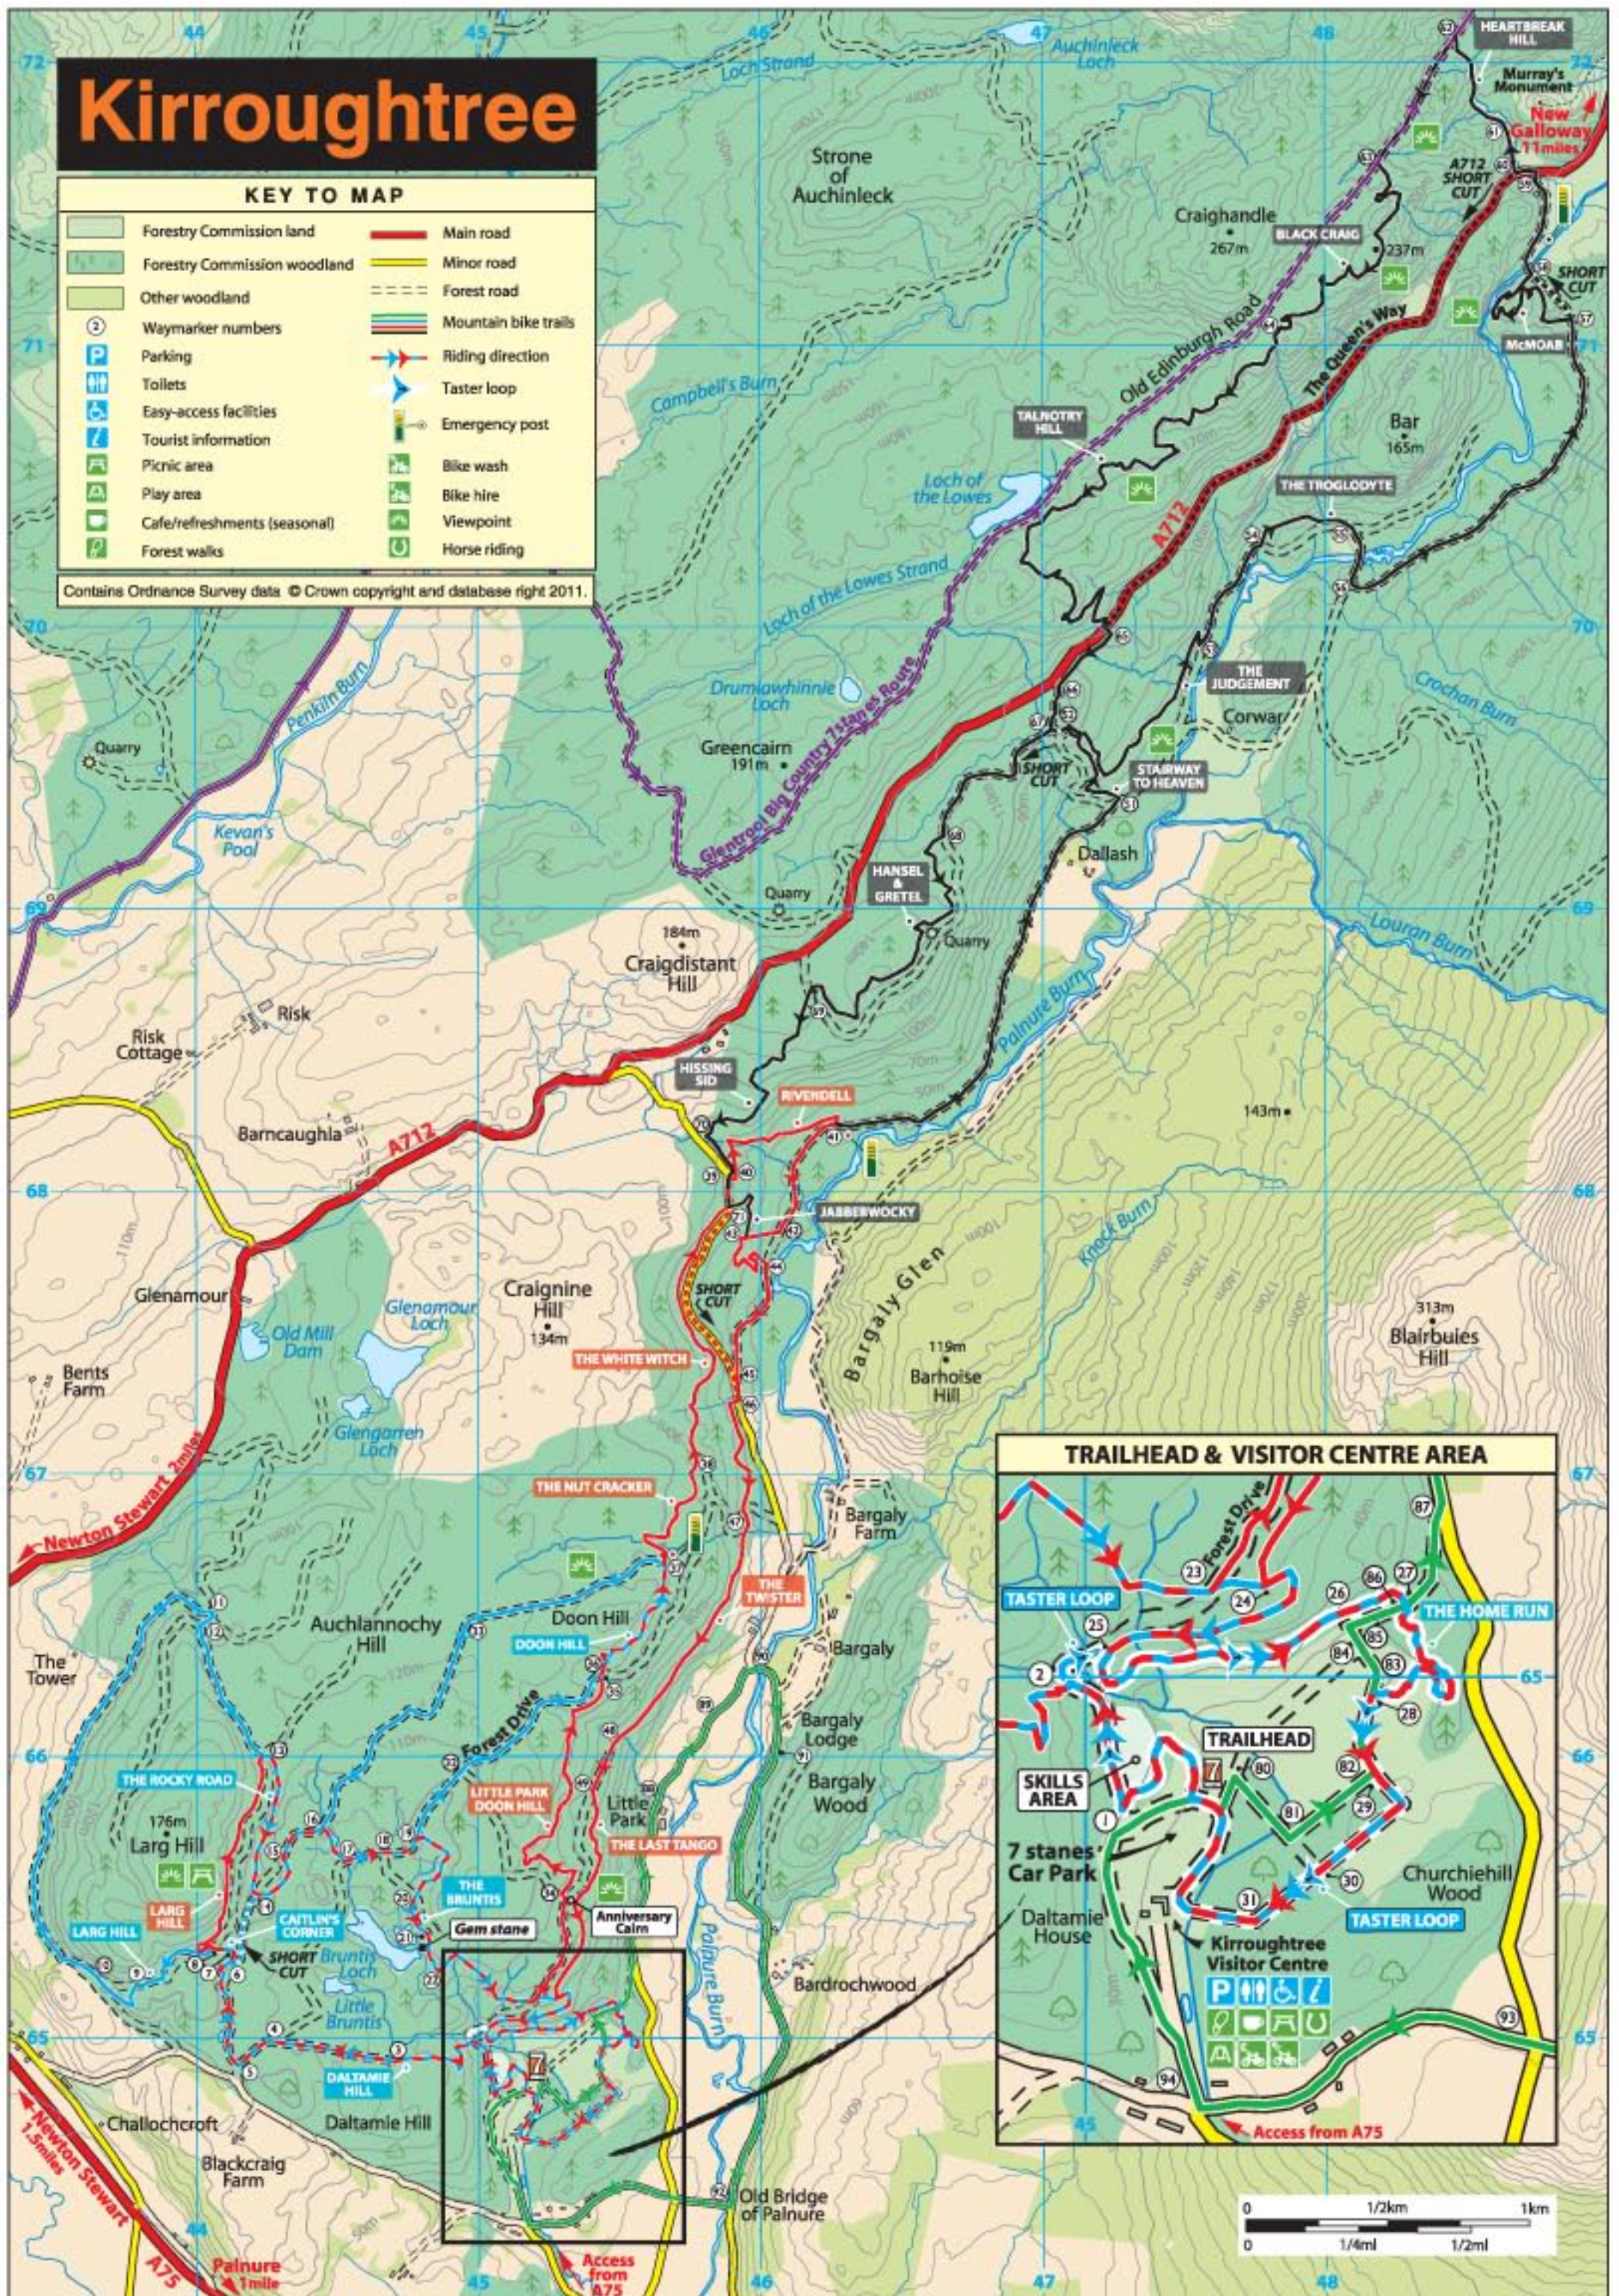

Kirroughtree

KEY TO MAP

	Forestry Commission land		Main road
	Forestry Commission woodland		Minor road
	Other woodland		Forest road
	Waymarker numbers		Mountain bike trails
	Parking		Riding direction
	Toilets		Taster loop
	Easy-access facilities		Emergency post
	Tourist information		Bike wash
	Picnic area		Bike hire
	Play area		Viewpoint
	Cafe/refreshments (seasonal)		Horse riding
	Forest walks		

Contains Ordnance Survey data © Crown copyright and database right 2011.

TRAILHEAD & VISITOR CENTRE AREA