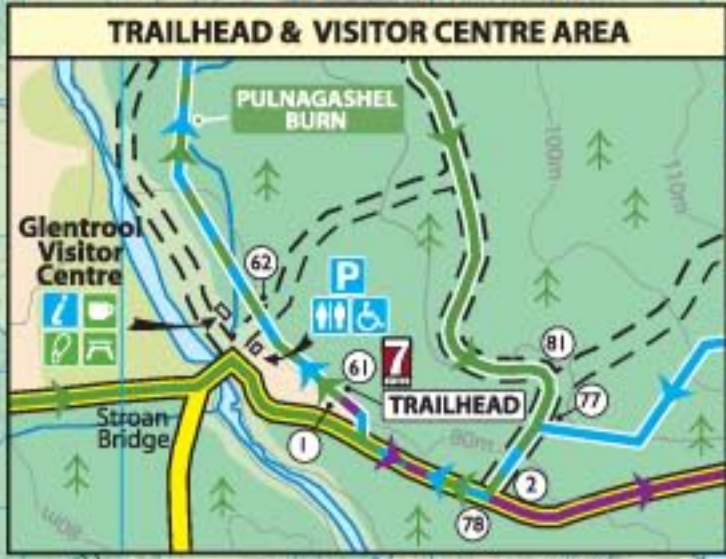

Glentroot

	Forestry Commission land		Main road
	Forestry Commission woodland		Secondary road
	Other woodland		Minor road
	Waymarker numbers		Forest road
	Parking		Mountain bike trails
	Toilets (seasonal)		Riding direction
	Easy-access facilities		Emergency post
	Tourist information		Forest walks
	Picnic area		Bike wash
	Play area		Bike hire
	Cafe/refreshments (seasonal)		Horse riding

Contains Ordnance Survey data © Crown copyright and database right 2011.

SEE SEPARATE MAP FOR GREEN & BLUE ROUTES

SEE TRAILS MAP FOR 7 STANES KIRROUGHTREE