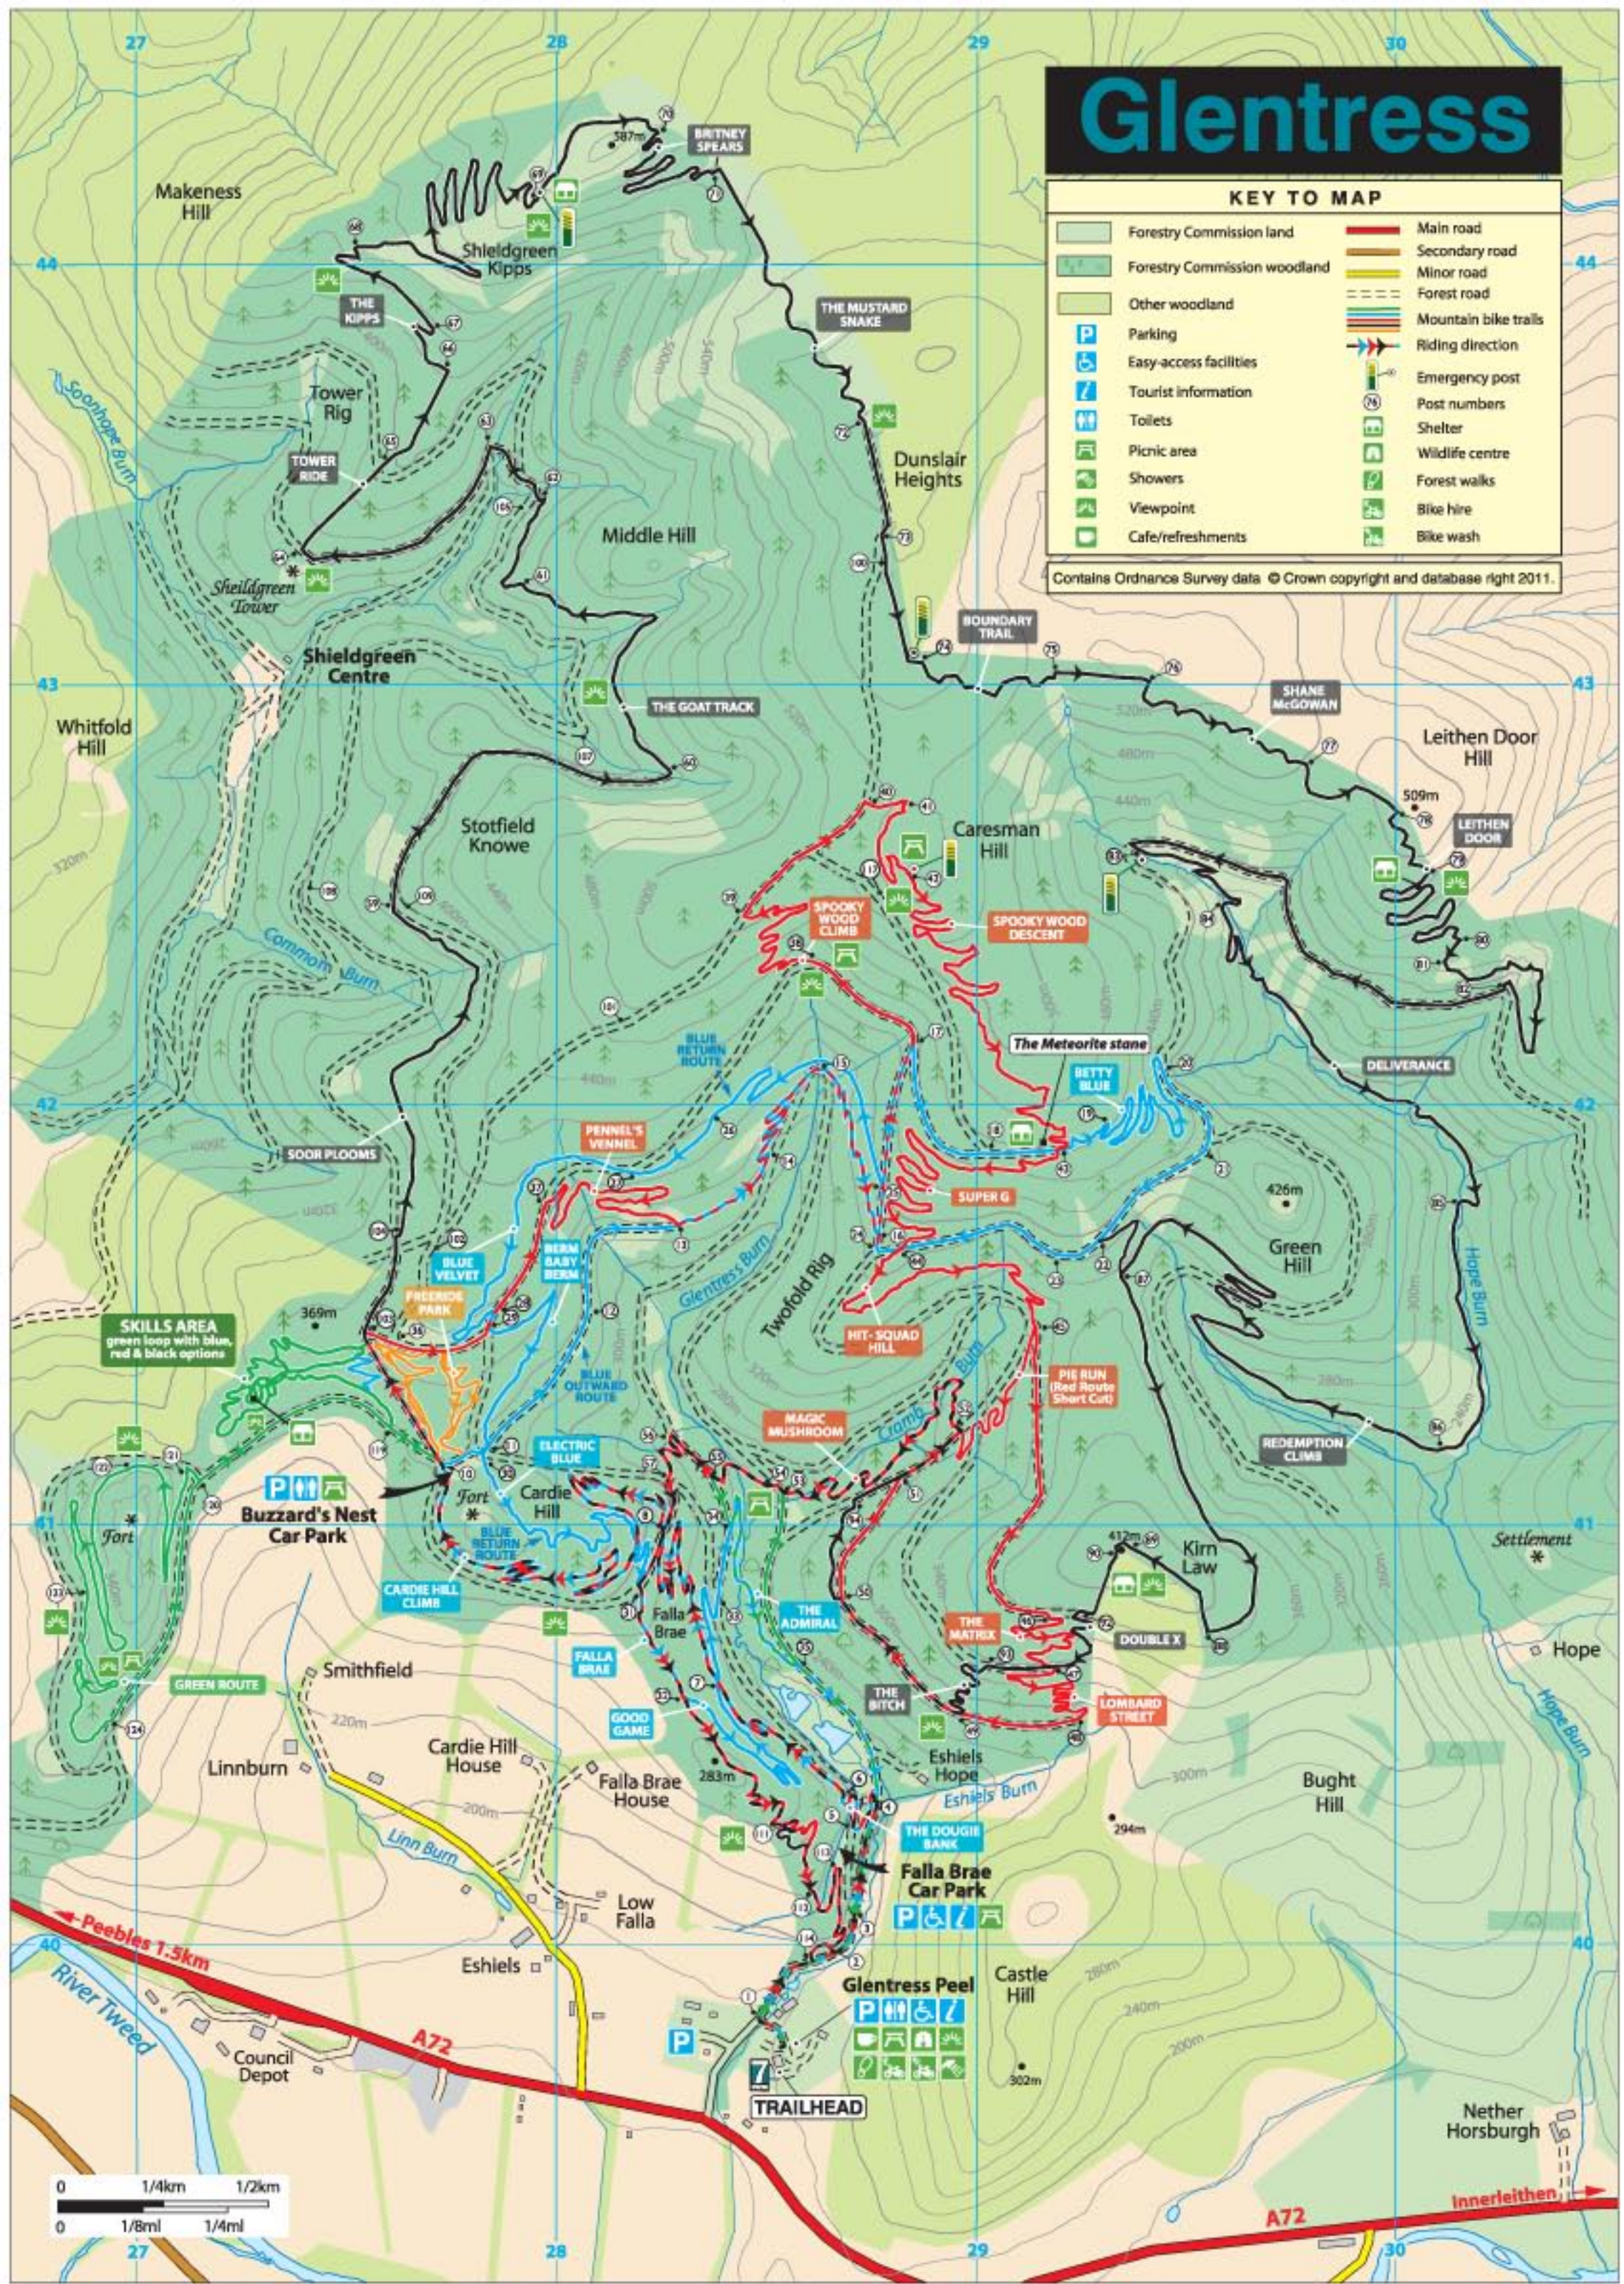

Glentress

KEY TO MAP

	Forestry Commission land		Main road
	Forestry Commission woodland		Secondary road
	Other woodland		Minor road
	Parking		Forest road
	Easy-access facilities		Mountain bike trails
	Tourist information		Riding direction
	Toilets		Emergency post
	Picnic area		Post numbers
	Showers		Shelter
	Viewpoint		Wildlife centre
	Cafe/refreshments		Forest walks
			Bike hire
			Bike wash

Contains Ordnance Survey data © Crown copyright and database right 2011.

A72 Innerleithen